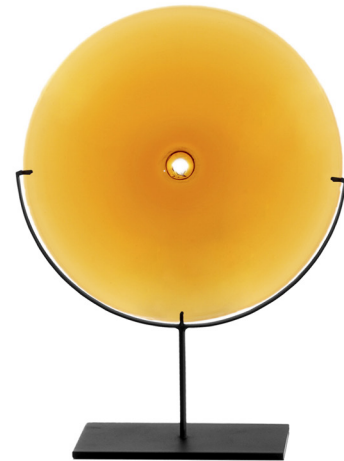

■ Pool A842V3W + A842V30 + A842V3V

■ Pool A842VW0

■ A84203V

■ Pool A842VGW

■ Pool A842V6W

SCHEMATICS

SCULPTURE

18cm H 32cm  
7,09" H 12,6"

30cm H 53cm  
11,81" H 20,87"

53,3cm H 30,5cm  
20,98" H 12,01"

61cm H 45,7cm  
24,02" H 17,99"

73,7cm H 61cm  
29,02" H 24,02"

FINISHINGS

Finishing

AMBER

WHITE