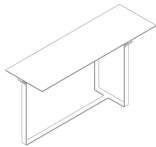

■ E007MTE

■ E007L00

■ E007M4W

■ E007MTW (desk) + E007L08 (drawer)

SCHEMATICS

RECTANGULAR EXTENSIBLE

100cm x 180cm H 77cm
39,37" x 70,87" H 30,31"

RECTANGULAR FIXED

100cm x 220cm H 76cm
39,37" x 86,61" H 29,92"

RECTANGULAR DESK

52cm x 133cm H 76cm
20,47" x 52,36" H 29,92"

RECTANGULAR DESK DRAWER

34cm x 38cm H 8cm
13,39" x 14,96" H 3,15"

FINISHINGS

Frame finishing

MATT COFFEE