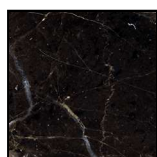

100cm x 100cm H 35cm
39,37" x 39,37" H 13,78"

RECTANGULAR CENTRAL

140cm x 70cm H 35cm
55,12" x 27,56" H 13,78"

FINISHINGS

Frame finishing

COFFEE

MATT COFFEE

Top finishing

CALACATTA GOLD

DARK EMPERADOR