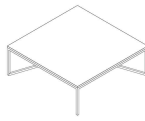

## SCHEMATICS

---

### SQUARE CORNER

40cm x 40cm H 50cm  
15,75" x 15,75" H 19,69"

### SQUARE CENTRAL

100cm x 100cm H 35cm  
39,37" x 39,37" H 13,78"

### RECTANGULAR CENTRAL

140cm x 70cm H 35cm  
55,12" x 27,56" H 13,78"