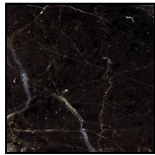

■ T111XM3

■ T111XM3

■ T111M00

■ T111M03

SCHEMATICS

SQUARE CORNER

40cm x 40cm H 50cm
15,75" x 15,75" H 19,69"

SQUARE CENTRAL

100cm x 100cm H 35cm
39,37" x 39,37" H 13,78"

RECTANGULAR CENTRAL

140cm x 70cm H 35cm
55,12" x 27,56" H 13,78"

FINISHINGS

Frame finishing

COFFEE

MATT COFFEE

Top finishing

CALACATTA GOLD

DARK EMPERADOR