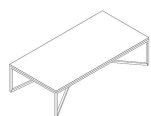

■ T111XM3

■ T111XM3

■ T111M00

■ T111M03

SCHEMATICS

SQUARE CORNER

40cm x 40cm H 50cm
15,75" x 15,75" H 19,69"

SQUARE CENTRAL

100cm x 100cm H 35cm
39,37" x 39,37" H 13,78"

RECTANGULAR CENTRAL

140cm x 70cm H 35cm
55,12" x 27,56" H 13,78"

FINISHINGS

Frame finishing

COFFEE

MATT COFFEE

Top finishing