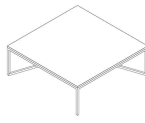

■ T111XM3

■ T111XM3

■ T111M00

■ T111M03

SCHEMATICS

SQUARE CORNER

40cm x 40cm H 50cm
15,75" x 15,75" H 19,69"

SQUARE CENTRAL

100cm x 100cm H 35cm
39,37" x 39,37" H 13,78"

RECTANGULAR CENTRAL

140cm x 70cm H 35cm
55,12" x 27,56" H 13,78"

FINISHINGS

Frame finishing

COFFEE

MATT COFFEE

Top finishing