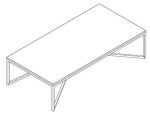

■ T111XM3

■ T111XM3

■ T111M00

■ T111M03

SCHEMATICS

SQUARE CORNER

40cm x 40cm H 50cm
15,75" x 15,75" H 19,69"

SQUARE CENTRAL

100cm x 100cm H 35cm
39,37" x 39,37" H 13,78"

RECTANGULAR CENTRAL

140cm x 70cm H 35cm
55,12" x 27,56" H 13,78"

FINISHINGS

Frame finishing

COFFEE

MATT COFFEE

Top finishing