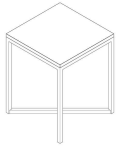

■ T111XM3

■ T111XM3

■ T111M00

■ T111M03

SCHEMATICS

SQUARE CORNER

40cm x 40cm H 50cm
15,75" x 15,75" H 19,69"

SQUARE CENTRAL

100cm x 100cm H 35cm
39,37" x 39,37" H 13,78"

RECTANGULAR CENTRAL

140cm x 70cm H 35cm
55,12" x 27,56" H 13,78"

FINISHINGS

Frame finishing

COFFEE

MATT COFFEE

Top finishing