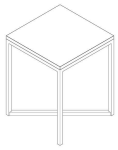

## SCHEMATICS

---

### SQUARE CORNER

40cm x 40cm H 50cm  
15,75" x 15,75" H 19,69"

### SQUARE CENTRAL

100cm x 100cm H 35cm  
39,37" x 39,37" H 13,78"

### RECTANGULAR CENTRAL

140cm x 70cm H 35cm  
55,12" x 27,56" H 13,78"