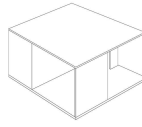

■ T140V00

■ T140V41

■ T140VX1

■ T140VM1

■ T140VH3

■ T140VM4

SCHEMATICS

SQUARE CORNER

60cm x 60cm H 42cm
23,62" x 23,62" H 16,54"

60cm x 60cm H 70cm
23,62" x 23,62" H 27,56"

SQUARE CENTRAL

100cm x 100cm H 34cm
39,37" x 39,37" H 13,39"

RECTANGULAR CENTRAL

85cm x 125cm H 34cm
33,46" x 49,21" H 13,39"