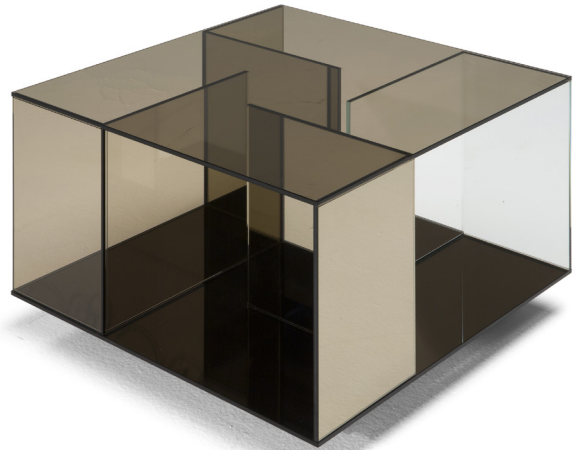

■ T140V00

■ T140V41

■ T140VX1

■ T140VM1

■ T140VH3

■ T140VM4

SCHEMATICS

SQUARE CORNER

60cm x 60cm H 42cm
23,62" x 23,62" H 16,54"

60cm x 60cm H 70cm
23,62" x 23,62" H 27,56"

SQUARE CENTRAL

100cm x 100cm H 34cm
39,37" x 39,37" H 13,39"

RECTANGULAR CENTRAL

85cm x 125cm H 34cm
33,46" x 49,21" H 13,39"