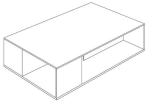

■ T140V00

■ T140V41

■ T140VX1

■ T140VM1

■ T140VH3

■ T140VM4

SCHEMATICS

SQUARE CORNER

60cm x 60cm H 42cm
23,62" x 23,62" H 16,54"

60cm x 60cm H 70cm
23,62" x 23,62" H 27,56"

SQUARE CENTRAL

100cm x 100cm H 34cm
39,37" x 39,37" H 13,39"

RECTANGULAR CENTRAL

85cm x 125cm H 34cm
33,46" x 49,21" H 13,39"