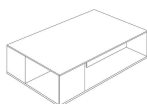

■ T140V00

■ T140V41

■ T140VX1

■ T140VM1

■ T140VH3

■ T140VM4

SCHEMATICS

SQUARE CORNER

60cm x 60cm H 42cm
23,62" x 23,62" H 16,54"

60cm x 60cm H 70cm
23,62" x 23,62" H 27,56"

SQUARE CENTRAL

100cm x 100cm H 34cm
39,37" x 39,37" H 13,39"

RECTANGULAR CENTRAL

85cm x 125cm H 34cm
33,46" x 49,21" H 13,39"