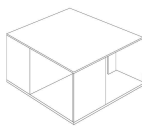

■ T140V00

■ T140V41

■ T140VX1

■ T140VM1

■ T140VH3

■ T140VM4

SCHEMATICS

SQUARE CORNER

60cm x 60cm H 42cm
23,62" x 23,62" H 16,54"

60cm x 60cm H 70cm
23,62" x 23,62" H 27,56"

SQUARE CENTRAL

100cm x 100cm H 34cm
39,37" x 39,37" H 13,39"

RECTANGULAR CENTRAL

85cm x 125cm H 34cm
33,46" x 49,21" H 13,39"