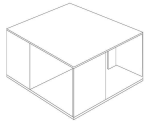

■ T140V00

■ T140V41

■ T140VX1

■ T140VM1

■ T140VH3

■ T140VM4

SCHEMATICS

SQUARE CORNER

60cm x 60cm H 42cm
23,62" x 23,62" H 16,54"

60cm x 60cm H 70cm
23,62" x 23,62" H 27,56"

SQUARE CENTRAL

100cm x 100cm H 34cm
39,37" x 39,37" H 13,39"

RECTANGULAR CENTRAL

85cm x 125cm H 34cm
33,46" x 49,21" H 13,39"