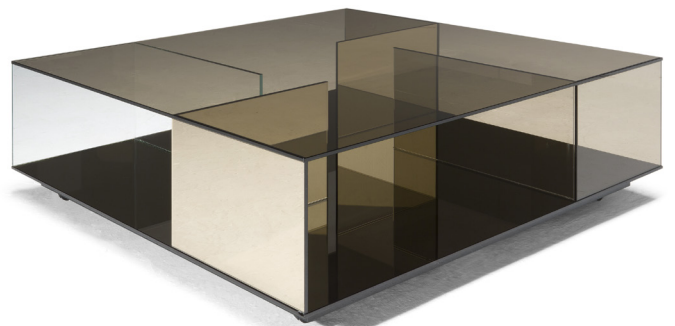

■ T140V00

■ T140V41

■ T140VX1

■ T140VM1

■ T140VH3

■ T140VM4

SCHEMATICS

SQUARE CORNER

60cm x 60cm H 42cm
23,62" x 23,62" H 16,54"

60cm x 60cm H 70cm
23,62" x 23,62" H 27,56"

SQUARE CENTRAL

100cm x 100cm H 34cm
39,37" x 39,37" H 13,39"

RECTANGULAR CENTRAL

85cm x 125cm H 34cm
33,46" x 49,21" H 13,39"

FINISHINGS

Frame finishing

BRONZE

SMOKE

TRANSPARENT

TRANSPARENT
BLUE VIOLET

TRANSPARENT
BRONZE YELLOW

Top finishing