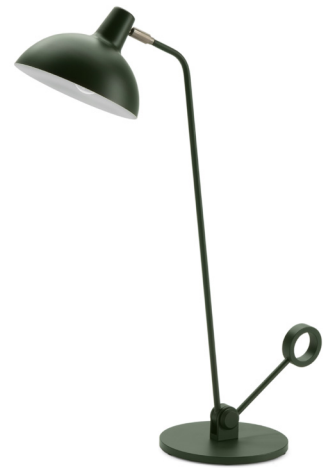

■ L500PBE

■ L500TBE

■ L500PVE

■ L500TVE

■ L500PPE

■ L500TPE

SCHEMATICS

STAND LAMP

127,5cm x 30cm H 158cm
50,2" x 11,81" H 62,2"

FINISHINGS

Frame finishing

MATT BLUE

MATT GREEN

MATT MARSALA