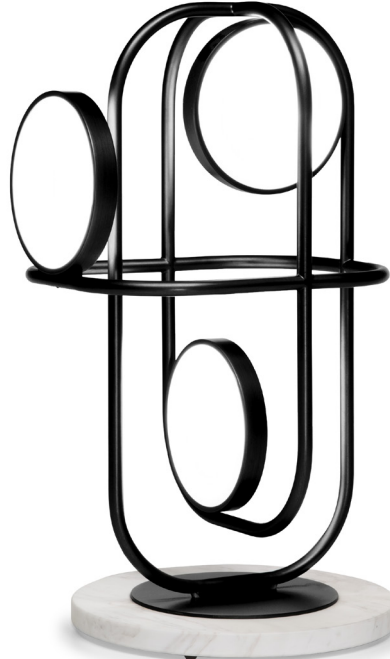

■ L506030

■ L506020

■ L506040

■ L506010

ALL PICTURES SHOWN ARE FOR ILLUSTRATIVE PURPOSE ONLY. ACTUAL PRODUCT MAY VARY DUE TO PRODUCT ENHANCEMENT.

SCHEMATICS

TABLE LAMP

27cm x 31cm H 52cm
10,63" x 12,2" H 20,47"

Pendant

50cm x 55cm H 55cm
19,69" x 21,65" H 21,65"

FINISHINGS

Frame finishing

BRASS

Black gloss chrome

Lampshade finishing

WHITE