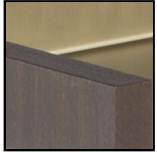

■ T18105X

■ T18102X

■ T18104X

■ T18101X

■ T18103X

SCHEMATICS

RECTANGULAR CENTRAL

68cm x 145cm H 36,8cm
26,77" x 57,09" H 14,49"

FINISHINGS

Frame finishing

Smoked Oak/Brass

Top finishing

SMOKED OAK