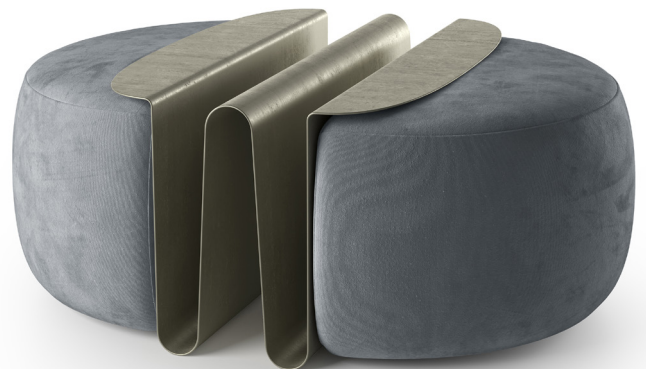

DRAFT IMAGES

■ T845001XNA

■ T845001XNA + CH21 (dining chairs)

■ T845003XNA

■ T845004XNA

■ T845006XNA (magazine rack) + 3201 (pouf vers. 643)

SCHEMATICS

ELLIPTIC FIXED

110cm x 220cm H 75cm
43,31" x 86,61" H 29,53"

MULTIFORM CENTRAL

67cm x 53cm H 41cm
26,38" x 20,87" H 16,14"

ROUND FIXED

138cm x 138cm H 75cm
54,33" x 54,33" H 29,53"

Redondo CENTRAL

100cm x 100cm H 44cm
39,37" x 39,37" H 17,32"

FINISHINGS

Frame finishing

GOLD

Top finishing

GOLD

Stardust

Gold & Glass